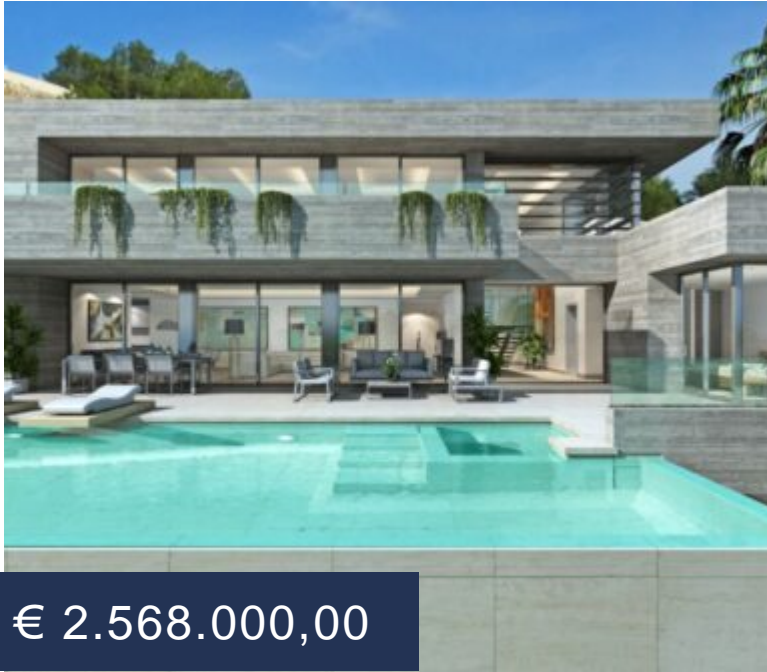

CD401000015700 – VILLA IN BENITACHELL

<https://capdor.com>

€ 2.568.000,00

A wonderful property, which lives up to the standard of the villas of the Residential Jazmines in the Residential Resort Cumbre del Sol, with a privileged location and unbeatable sea views. The exclusivity of its location, the sea views, its positioning and the good-natured Mediterranean climate, make the exterior areas...

BASIC FACTS

Property ID: 18658

Type: Villa

Town: Benitachell

Province: Alicante

Bathrooms: 4

Lot size: 1425 m²

Status: New construction

Reference: CD401000015700

Neighborhood: Cumbre del Sol

Bedrooms: 4

Area: 606 m²

Pool: Ja