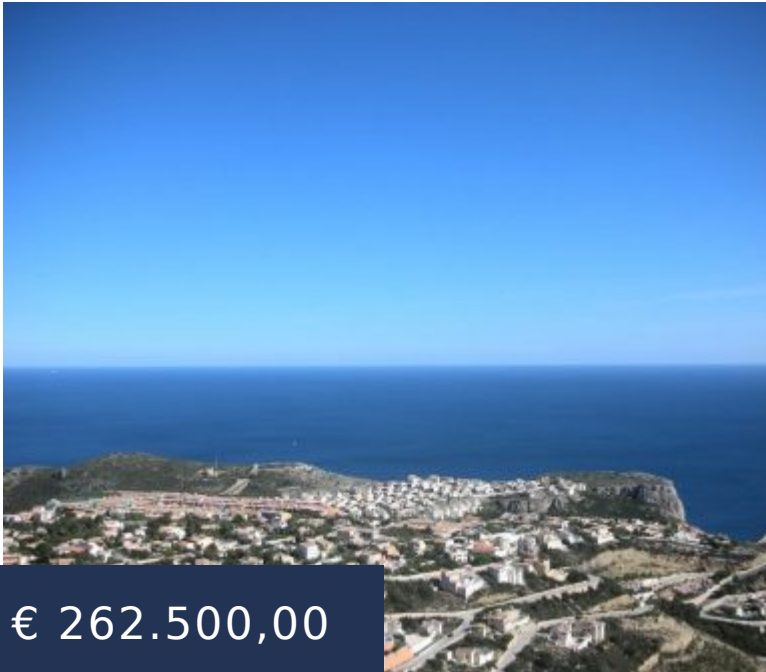

CD20111134 - APARTMENT / PENTHOUSE IN BENITATXELL

<https://capdor.com>

€ 262.500,00

Top apartment in a complex with communal swimming pool and spectacular panoramic sea views. The apartment of 118 m2 has two bedrooms, two bathrooms, living-dinning room with fire place and doors out to the terrace, american kitchen, utility room and a large terrace overlooking the sea. It is in immaculate condition. You have all amenities...

BASIC FACTS

Status: Resale

Type: Apartment Penthouse

Reference: CD50111134

Town: Benitaxell

Neighborhood: Cumbre del Sol **Province:** Alicante

Bedrooms: 2

Bathrooms: 2

Area: 118 m²

Pool: Ja